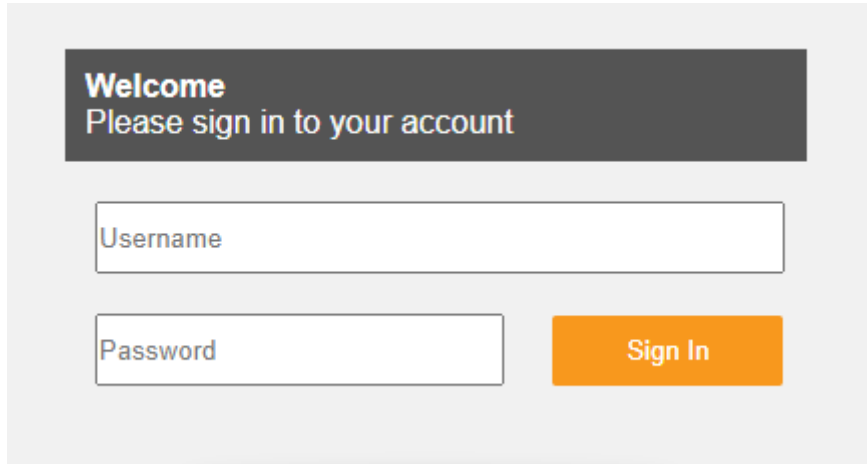

Accessing ClickView

1. Go to ClickView via clickview.lynwood.wa.edu.au
2. Sign in with school account (e.g. john.appleseed)

3. Once you're logged in, you now have access to the Lynwood Senior High School video library