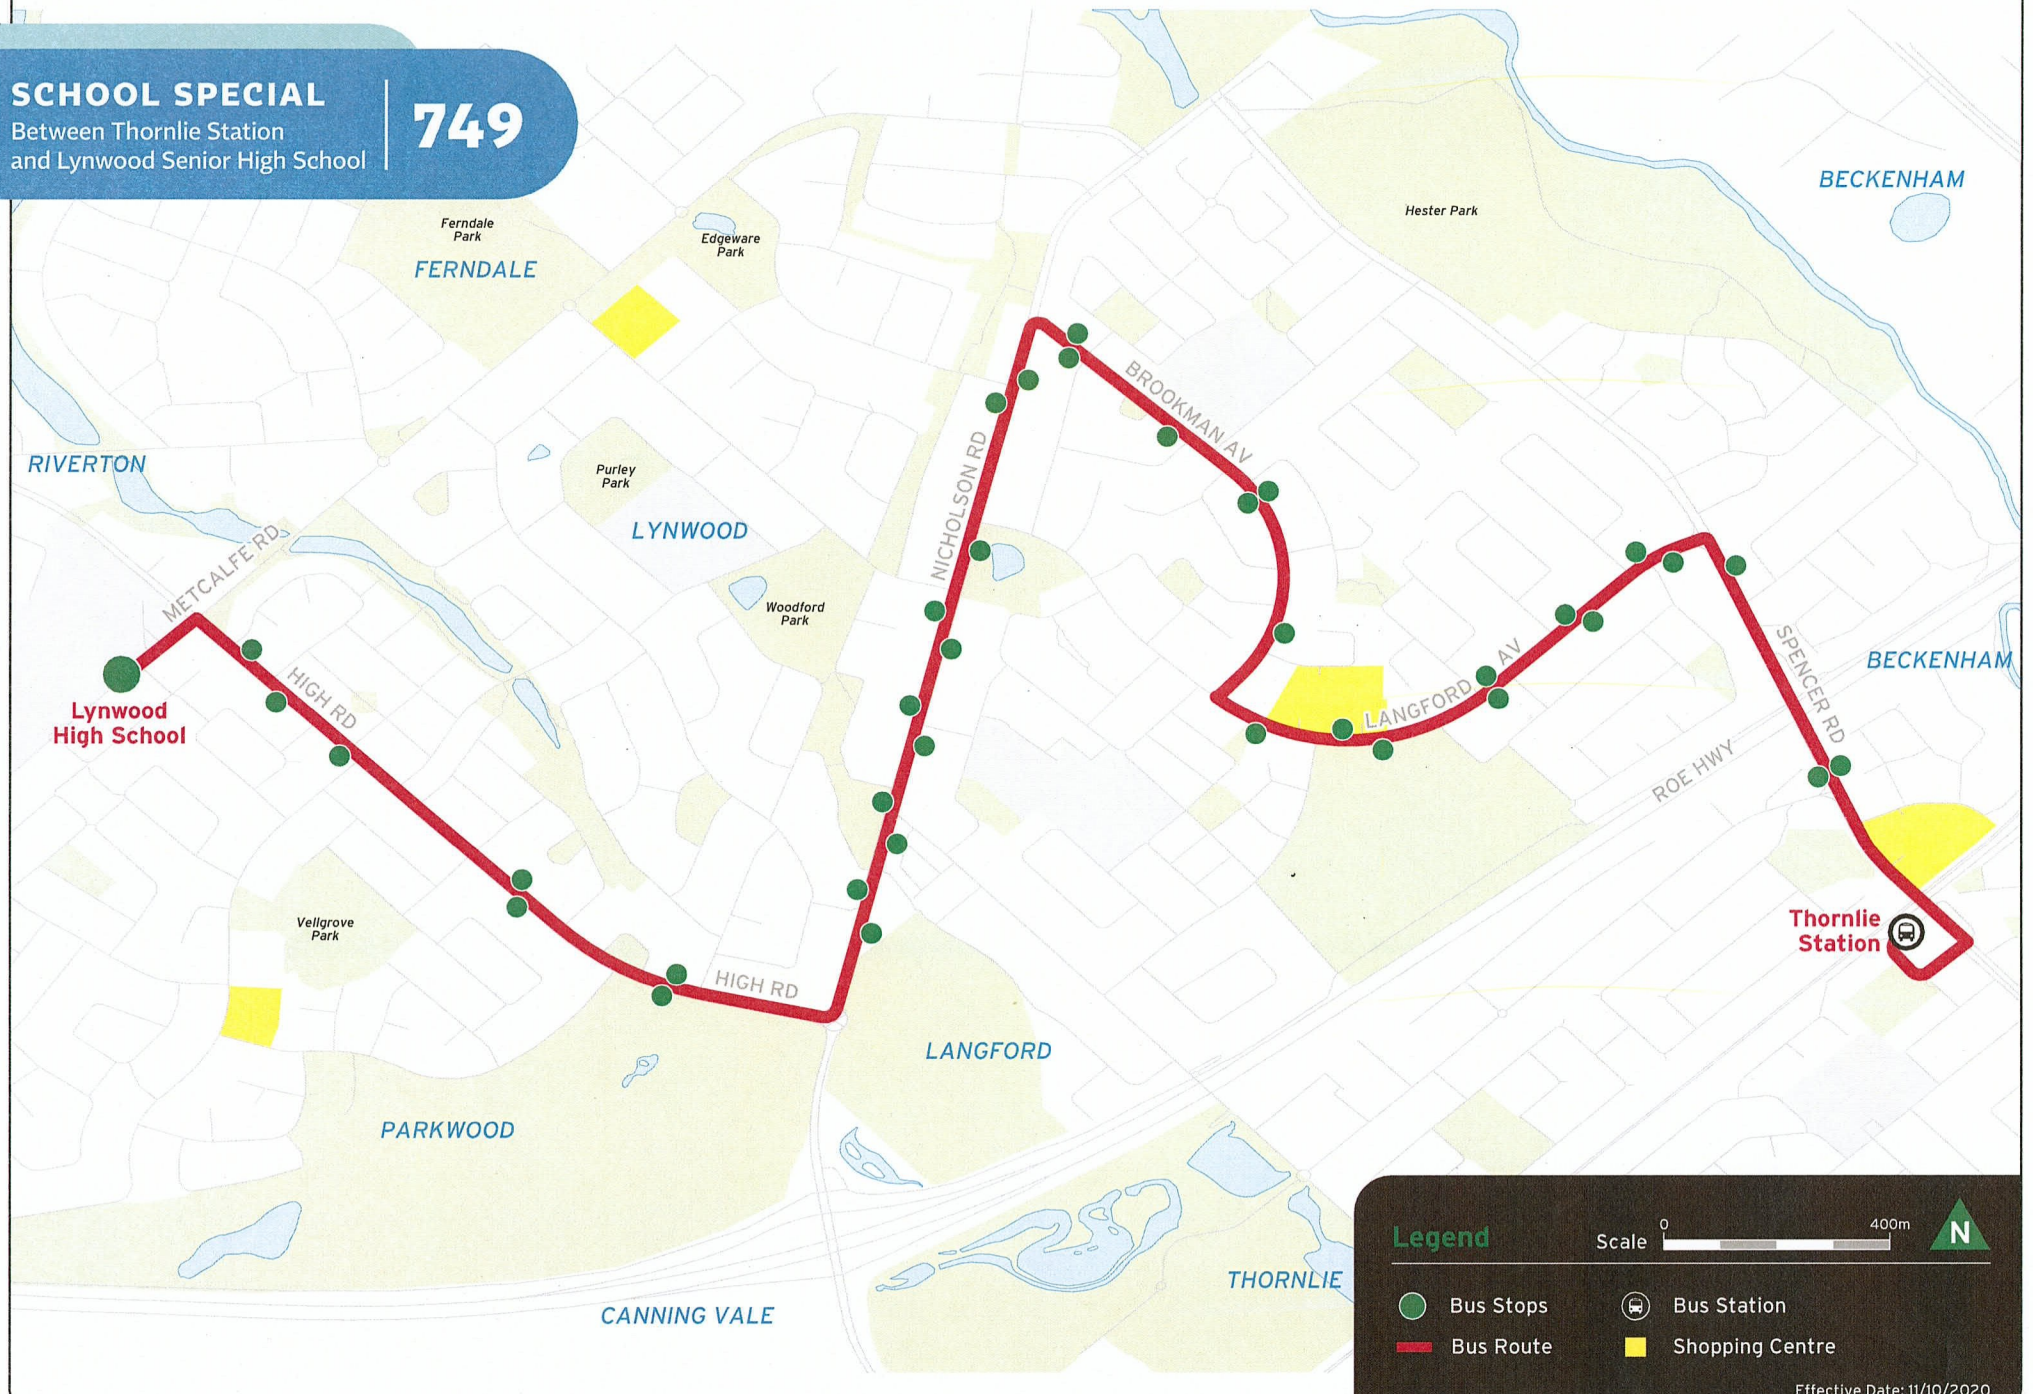

# SCHOOL SPECIAL

Between Thornlie Station and Lynwood Senior High School

### Legend

- Bus Stops
- Bus Route
- Bus Station
- Shopping Centre

Scale 0 400m

Effective Date: 11/10/2020