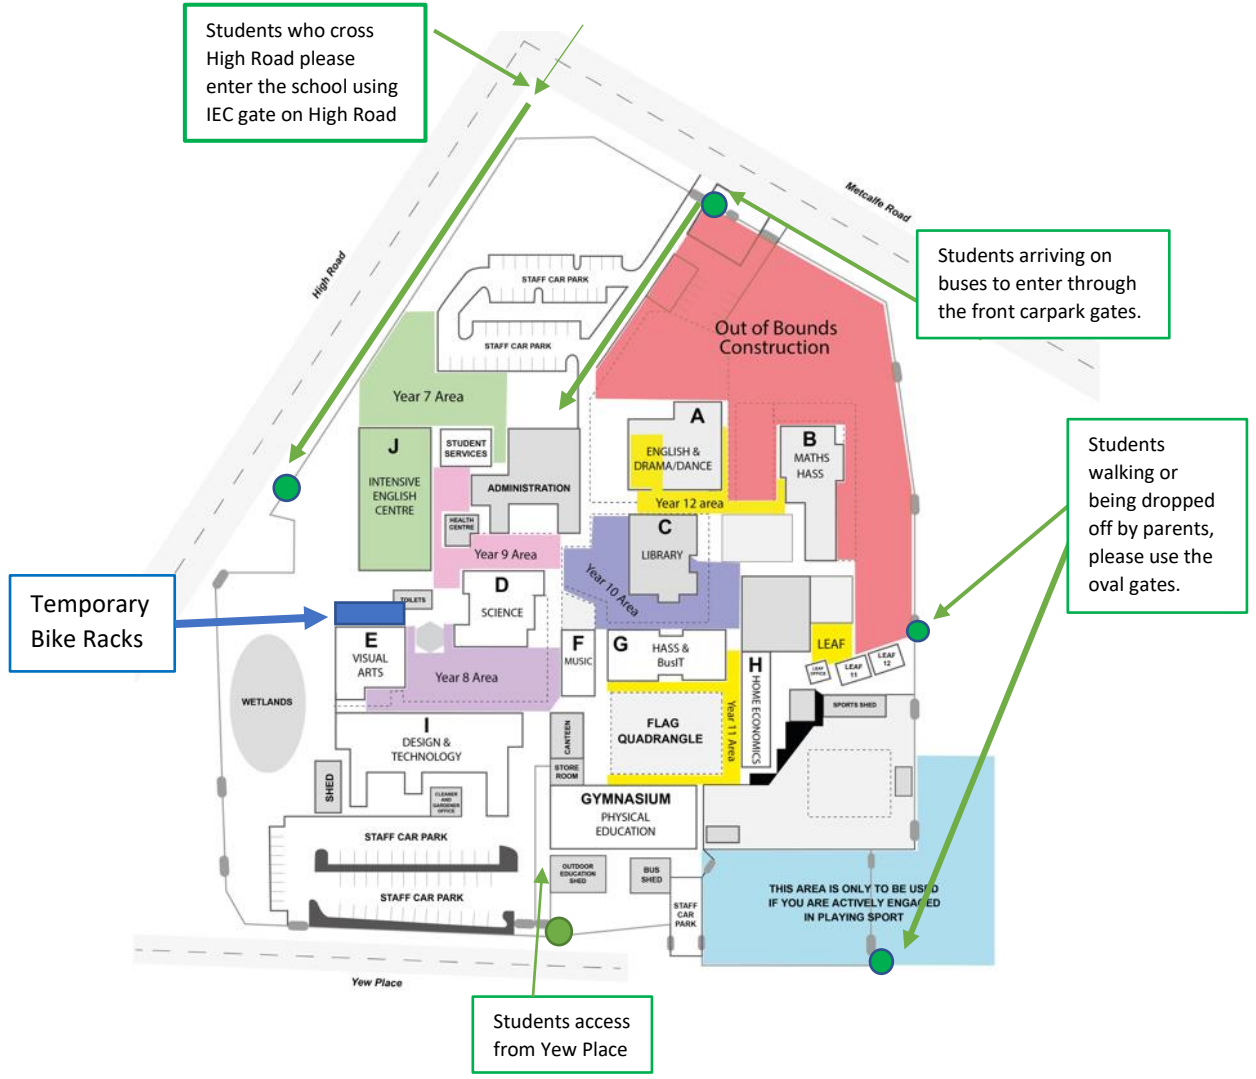

# LYNWOOD SHS Student Entry Points for Term 1 Weeks 4 - 8

● Denotes student entry points